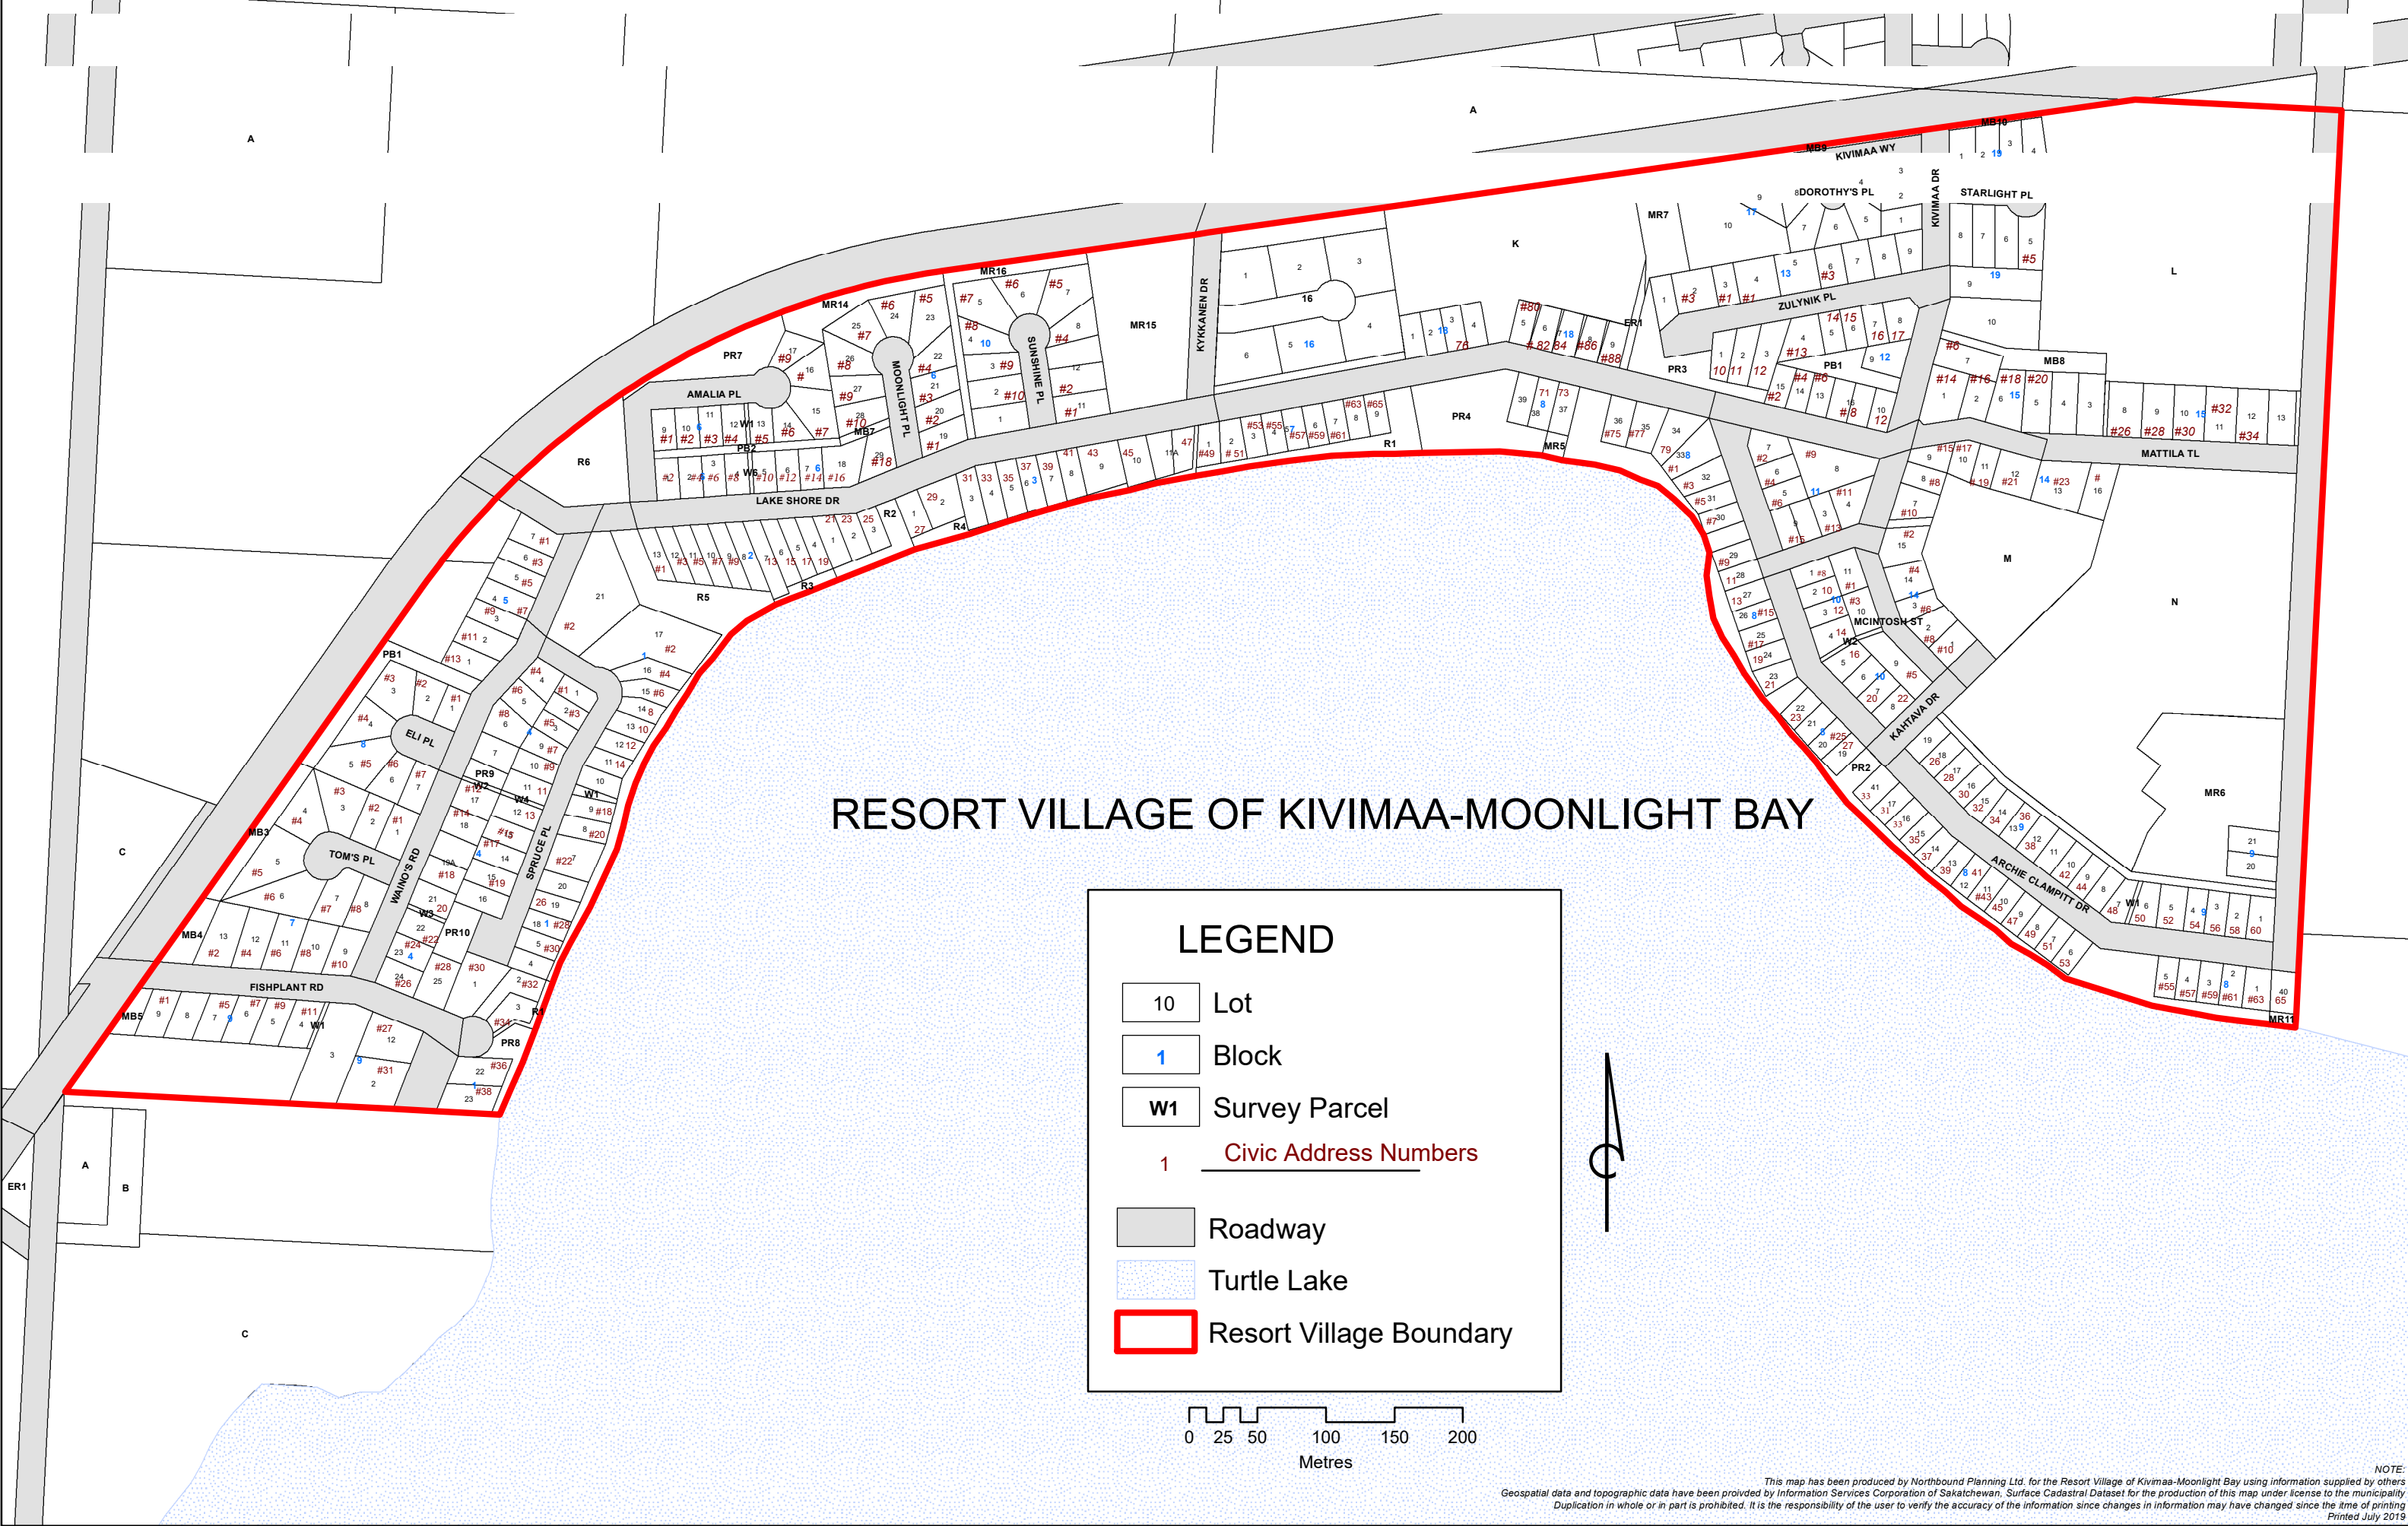

# RESORT VILLAGE OF KIVIMAA-MOONLIGHT BAY

## LEGEND

- 10 Lot
- 1 Block
- W1 Survey Parcel
- 1 Civic Address Numbers
- Roadway
- Turtle Lake
- Resort Village Boundary

NOTE:  
This map has been produced by Northbound Planning Ltd. for the Resort Village of Kivimaa-Moonlight Bay using information supplied by others.  
Geospatial data and topographic data have been provided by Information Services Corporation of Saskatchewan, Surface Cadastral Dataset for the production of this map under license to the municipality.  
Duplication in whole or in part is prohibited. It is the responsibility of the user to verify the accuracy of the information since changes in information may have changed since the time of printing.  
Printed July 2019